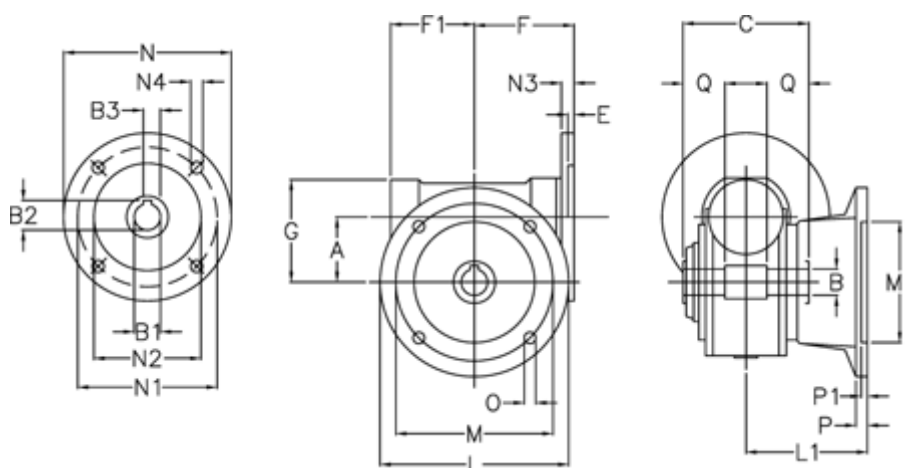

Article number: 390204902442310  
 Description: Worm gear  
 VF 49-F2-24-63B14

## Measures

A	= 49.5	F1	= 63	N2	= 60
B	= 25 H7	G	= 80	N3	= 7
B1 E7	= 11	L	= 125	N4	= 6
B2	= 12.8	L1	= 85.5	O	= 10.5
B3 H9	= 4	M	= 90	P	= 12
C	= 82	M1	= 70	P1	= 10
E	= 3	N	= 90	Q	= 22.5
F	= 70	N1	= 75		